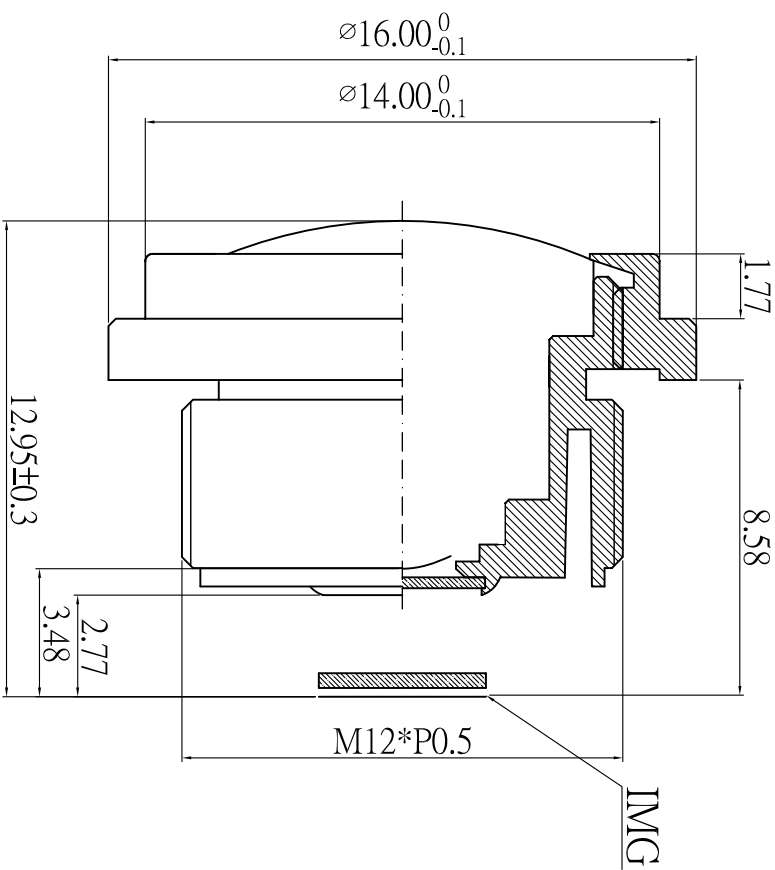

# YT-6045P-A1 Lens Specification

云泰型号:  
YT-6045P-A1

客户型号:

MAX Img-Circle (mm)	φ4.8
EFL (mm)	1.31
F/NO.	2.0
Optical TTL	12.95
Mechanical TTL	12.95
BACK FOCAL LENGTH	3.48
FLANGE BACK LENGTH	2.77
TV DISTORTION	-35%
RELATIVE ILLUMINATION	≥50%
CRA	23.9°
Pixel Size (μm)	2.8*2.8
Storage At Temperature	-40~+85
Recent Camera Distance	0.2
Infrared	非红外
WAVELENGTH	Trans:≥90% @420-600nm 1±0% @640-1000nm
Dust Level	IP67
STRUCTURE	2G3P+IR

REV.	00
REVISION HISTORY	
2018/11/21	NEW

IMX225	FOV	CP1233	FOV
对角	190°	对角	190°
水平	190°	水平	185°
垂直	115°	垂直	110°

REV	DESCRIPTION	DATE	NAME
①			
②			
③			
④			

NAME	YT-6045P-A1 SPEC	SCALE	DRAWN
VIEW	☐	DATE	CHECKED
REV	00	BORDER	APPROVED